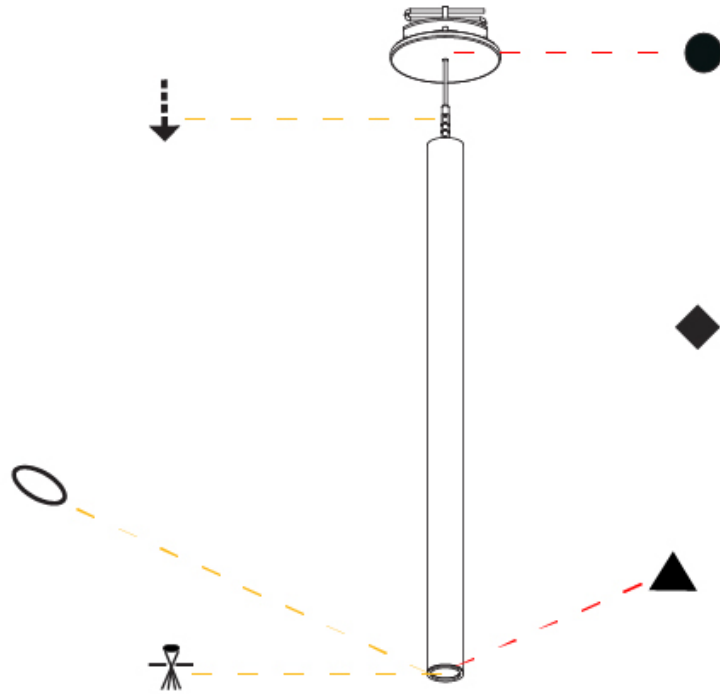

PHYSICAL

Shape: Cylinder
 Diameter (mm): 28
 Diameter (in): 1 1/8
 Height (mm): 450
 Height (in): 17 11/16
 Max. Overall Height (mm): 2450
 Max. Overall Height (in): 96 7/16
 Min. Recessing Depth (mm): 75
 Min. Recessing Depth (in): 2 15/16
 Light Distribution: Downlight
 Weight (kg): 0.504
 Weight (lbs): 1.11
 Diffuser: Shine Ring - Opal / Yellow / Orange / Red / Blue / Green
 Fixture Finish: SSR / BKV / CWI / CRY / HAB / UFT / ITA / RUA / FTG / MYG / LOD / PUS / FRO / FUP / KIA / POP / BLS / SPG / MEY / GOH / GUM / CHC / COM / ABZ / JAG / OBR / MOS / ROR
 Fixture Material: Aluminum
 Cable Details: 2000mm or 4000mm Black Cable
 Cut-out Measurements: 68mm / 2 11/16"

HANGOVER PLUG SHINE MONOPOINT RECESSED CANOPY SUSPENSION

A30844-

PROJECT
TYPE
SPECIFIER
QUANTITY
DATE

A

PROJECT
TYPE
SPECIFIER
QUANTITY
DATE

HANGOVER PLUG MONOPOINT SURFACE CANOPY SUSPENSION

A30846-

base number	Color Temperature	Finishes (Diamond)	Finishes (Triangle)	Finishes (Circle)	Lens Options	Cable Options
-------------	----------------------	-----------------------	------------------------	----------------------	-----------------	------------------

Shape: Cylinder
 Diameter (mm): 28
 Diameter (in): 1 1/8
 Height (mm): 450
 Height (in): 17 11/16
 Max. Overall Height (mm): 2450
 Max. Overall Height (in): 96 7/16
 Light Distribution: Downlight
 Weight (kg): 0.504
 Weight (lbs): 1.11
 Fixture Finish: [SSR / BKV / CWI / CRY / HAB / UFT / ITA / RUA / FTG / MYG / LOD / PUS / FRO / FUP / KIA / POP / BLS / SPG / MEY / GOH / GUM / CHC / COM / ABZ / JAG / OBR / MOS / ROR](#)
 Fixture Material: Aluminum
 Cable Details: [2000mm or 4000mm Black Cable](#)